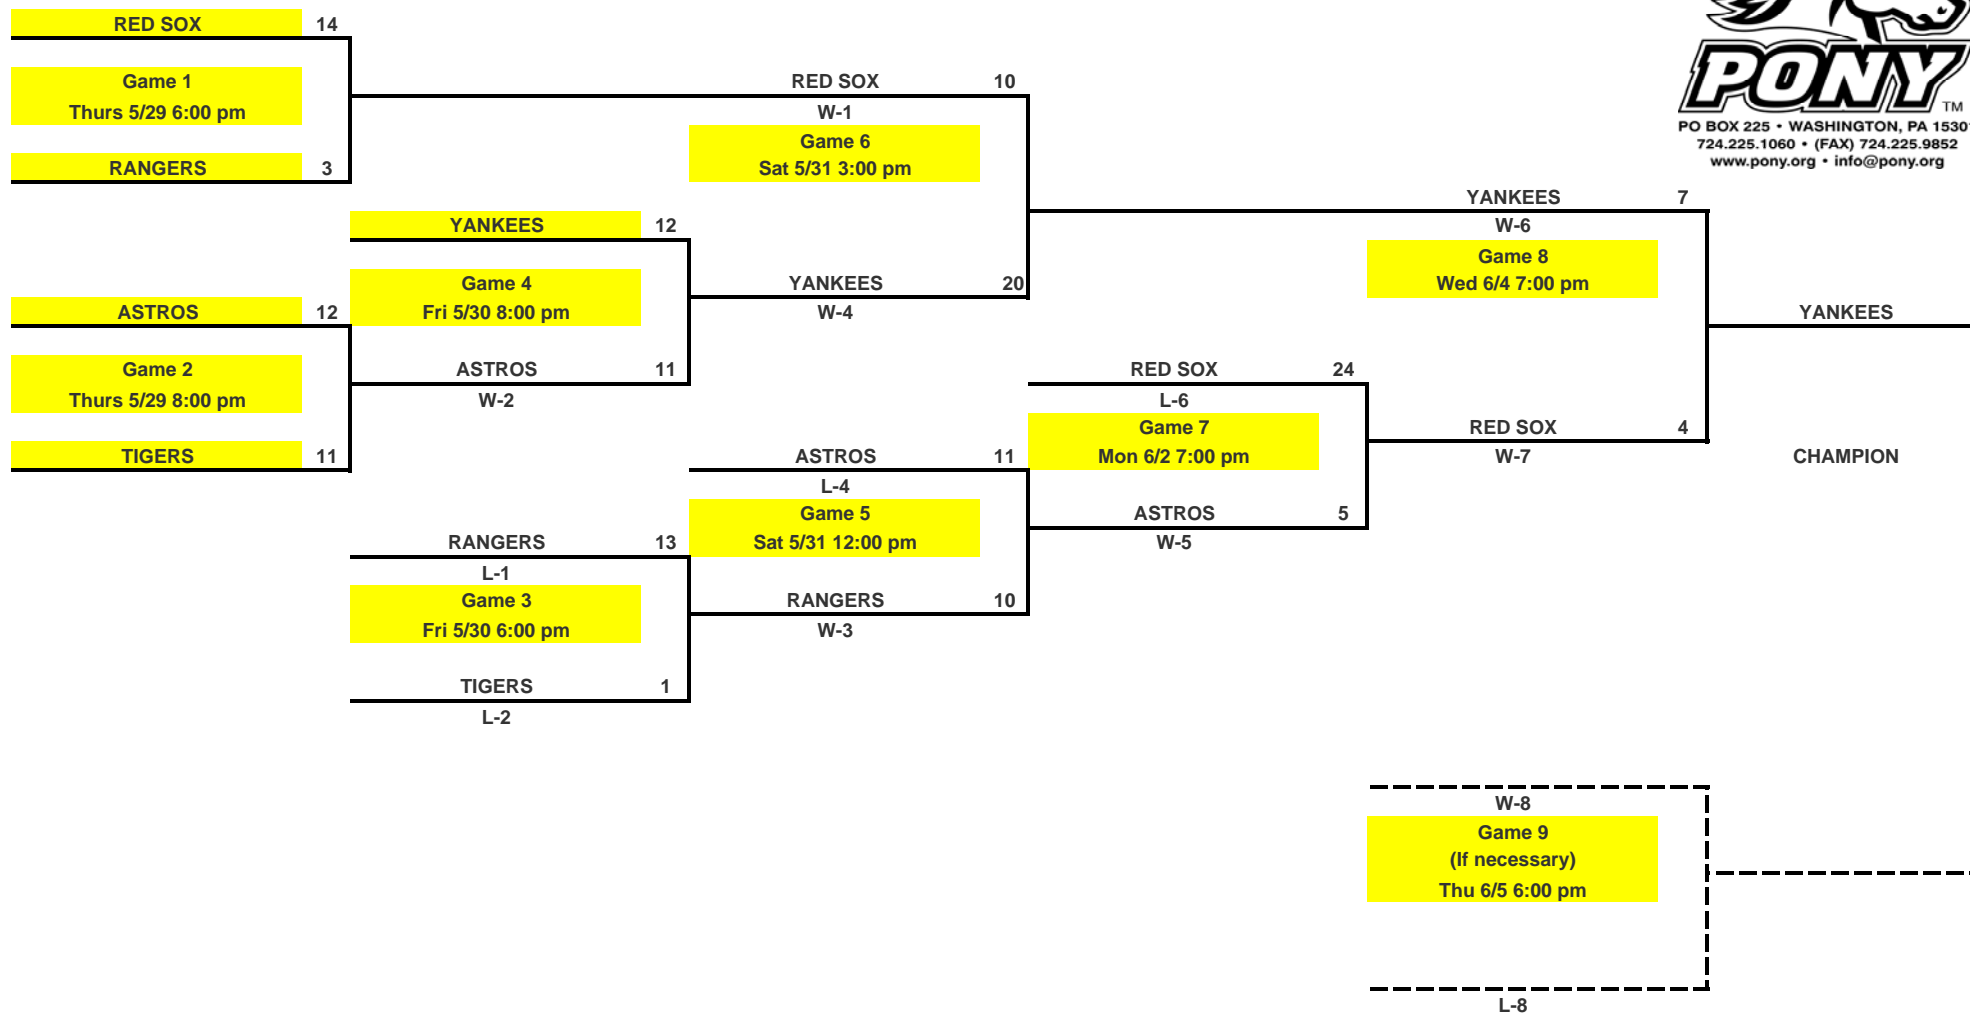

FIVE TEAM DOUBLE ELIMINATION - PONY DIVISION 2008

Teams
1 - YANKEES
2 - RED SOX
3 - RANGERS
4 - ASTROS
5 - TIGERS

Tournament Director	
Tournament Location	

Fill in team names under "Teams" section. Bracket will auto populate teams. Enter scores in small cell to the right of the "Team" name. Bracket will auto populate next games.